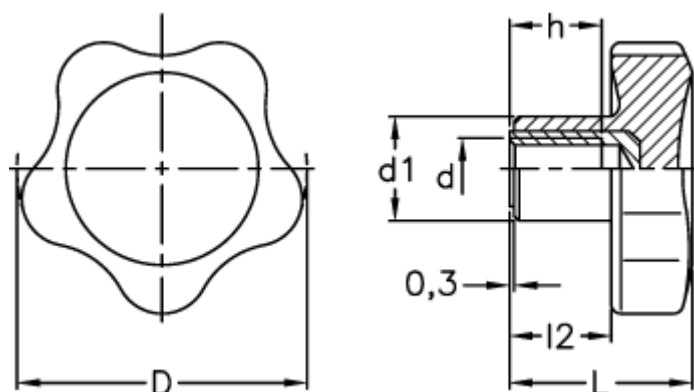

Article number: 2302151722

Description: E+G Lobe knob
VC.692/50 S-M10-CLEAN

Measures

D	= 50
d1	= 18
d 6H	= M10
h	= 17
L	= 31.0
l2	= 17.0